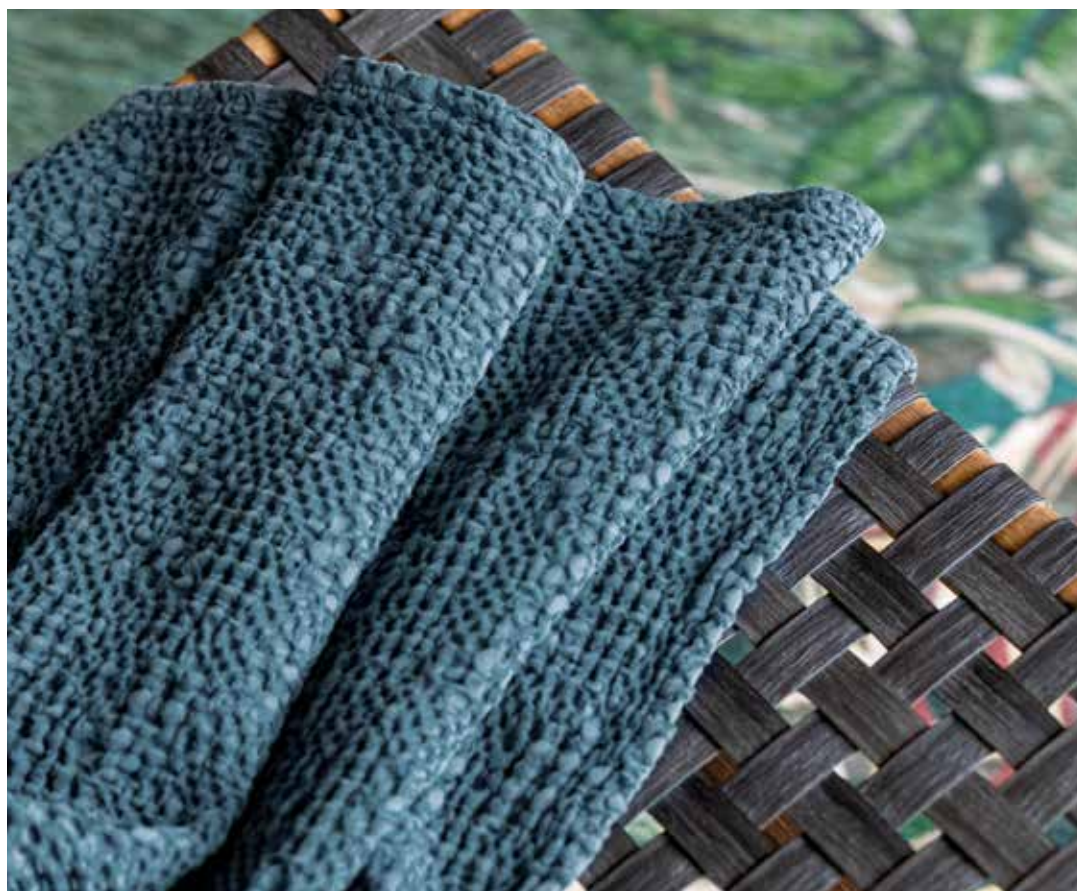

Coussin <i>Cushion</i> 40 x 65 cm	Plaid <i>Throw</i> 140 x 200 cm	Jeté de lit <i>Bed cover</i> 180 x 260 cm	Jeté de lit <i>Bed cover</i> 240 x 260 cm	Jeté de lit <i>Bed cover</i> 260 x 260 cm
Craie	1307 488 000	1307 484 000	1307 485 000	1307 486 000	1307 487 000
Lin	1307 483 000	1307 479 000	1307 480 000	1307 481 000	1307 482 000
Orage	1307 899 000	1307 895 000	1307 896 000	1307 897 000	1307 898 000
Tourterelle	1307 498 000				
Pourpre	1308 639 000				
Prusse	Aubépine 2242 030 000	2243 030 000	2276 030 000	2299 030 000	
	Garance 1308 533 000	1308 529 000	1308 530 000	1308 531 000	1308 532 000
	Blush 1308 275 000	1308 271 000	1308 272 000	1308 273 000	
Cobalt	Tomette 1308 270 000		1308 267 000		1308 269 000
	Maïs 1307 904 000	1307 900 000	1307 901 000	1307 902 000	
Touareg	Alizée 2242 060 000	2243 060 000	2276 060 000	2299 060 000	2304 060 000
	Vert De Gris 1308 528 000	1308 524 000	1308 525 000	1308 526 000	1308 527 000
	Prusse 1308 634 000	1308 630 000	1308 631 000	1308 632 000	1308 633 000
	Cobalt 1308 798 000	1308 799 000	1308 800 000	1308 801 000	1308 802 000
Carbone	Touareg 2242 068 000	2243 068 000	2276 068 000	2299 068 000	
	Carbone 1307 639 000	1307 635 000	1307 636 000	1307 637 000	1307 638 000